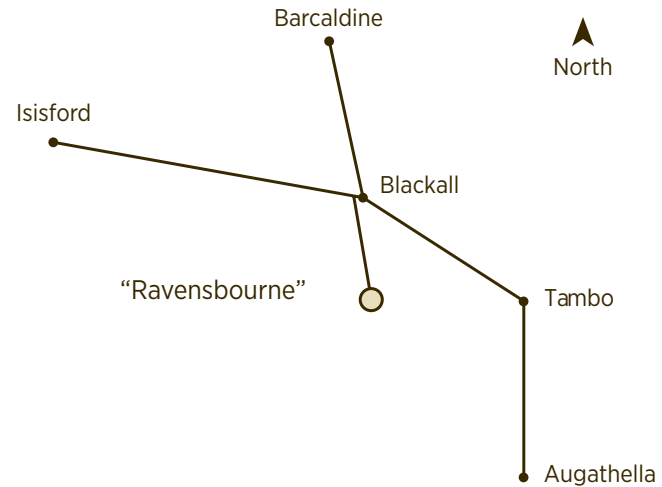

ACCOMMODATION

Blackall Motel	(07) 4657 4611
Coolibah Motel, Blackall	(07) 4657 4380
Blackall Caravan Park	(07) 4657 4816
The Barcoo Hotel, Blackall	(07) 4657 4197
The Tambo Mill Motel and Caravan Park	(07) 4654 6100
The Tambo Tavern	(07) 4654 6109
The Oasis Motor Inn Blackall	(07) 4516 1903