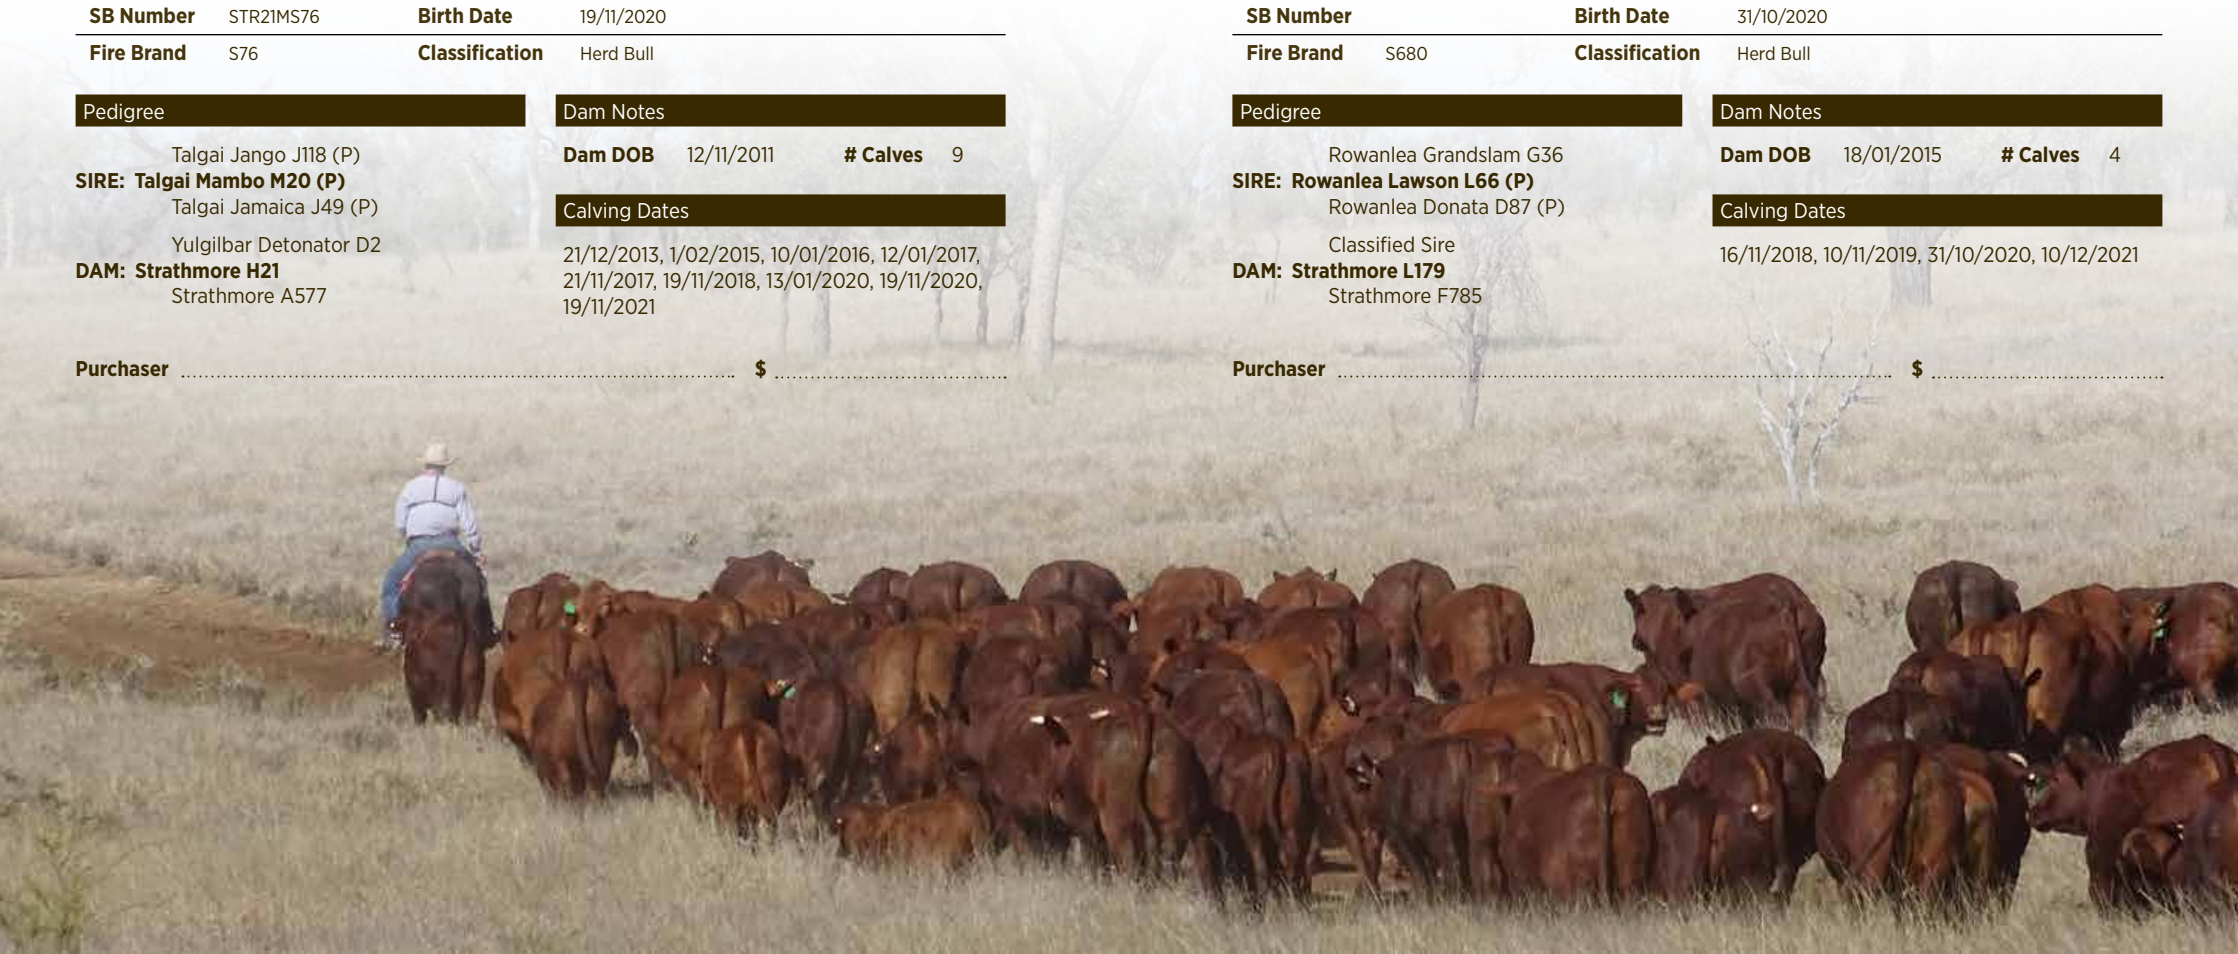

Dam Notes

Dam DOB 18/01/2015 **# Calves** 4

Calving Dates

16/11/2018, 10/11/2019, 31/10/2020, 10/12/2021

Purchaser \$

2022 Strathmore Santa Gertrudis Bull Sale Summary

	S Bulls	Herd Bulls	Total
No.
Average \$
Gross \$
Top Price \$