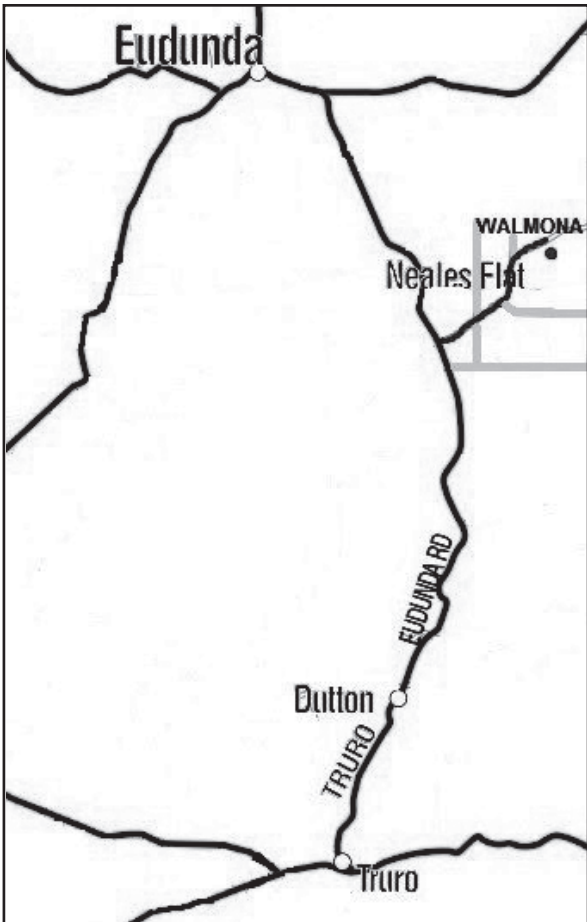

Directions

From Truro, turn onto the Truro Eudunda Road and follow this for 18kms then turn right onto Brownlow Road. From Eudunda, follow the Thiele Highway towards Morgan and turn right onto the Truro Eudunda Road and follow for 9kms then turn left onto Brownlow Road. Follow for 3kms and at the Y-junction, turn left onto Stephan Road and follow for 3kms. Walmona is on the right.