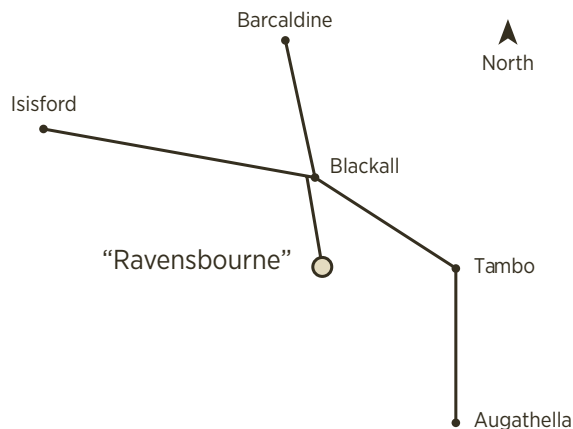

ACCOMMODATION

Acacia Inn Motel (07) 4657 6022

Blackall Motel (07) 4657 4611

Coolibah Motel (07) 4657 4380